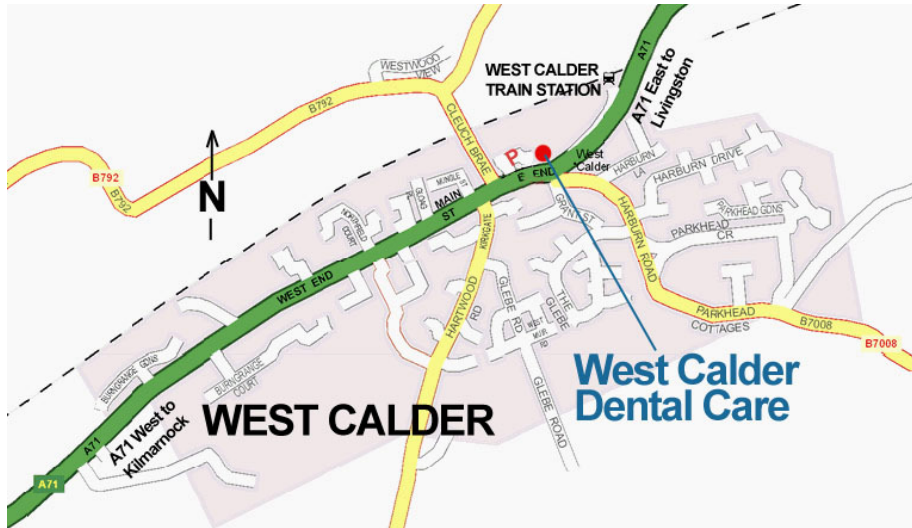

**Locate Us**

West Calder Dental is conveniently located on the A71 in the east end of the village of West Calder, 10 miles west of Edinburgh. We can be easily reached by car bus or train.

**By Car:**

We are located along the A71 on the north side of East End at number 1. There is car parking available further down the street west of the post office and east of the Royal Bank of Scotland.

**By Bus:**

The nearest bus stop (eastbound) is The Post Office, which is down the street from our building at the corner of Cleuch Brae and East End.

The nearest bus stop (westbound) is the West Calder Library at the corner of Harburn Road and East End or the West Calder Housing Office, which is across the street and past our building at the corner of Union Square.

**By Train:**

The nearest train / railway station is West Calder, which is a 4-minute walk from our building. The station is on the Edinburgh / Glasgow Central line (Rail 3).

Public Transportation and Travel Links & Numbers:  
West Lothian Council "Plan a Journey" page:  
<http://www.wlonline.org.uk/89741>