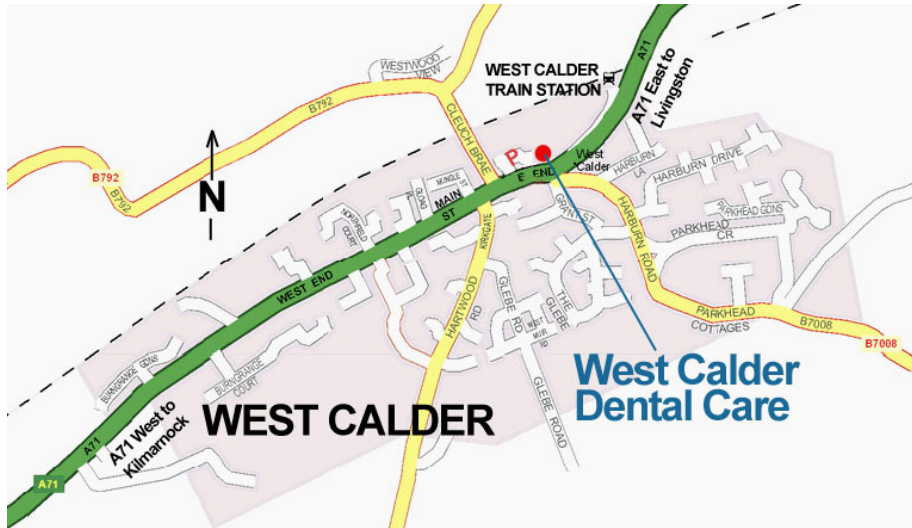

Locate Us

West Calder Dental is conveniently located on the A71 in the east end of the village of West Calder, 10 miles west of Edinburgh. We can be easily reached by car bus or train.

By Car:

We are located along the A71 on the north side of East End at number 1. There is car parking available further down the street west of the post office and east of the Royal Bank of Scotland.

By Bus:

The nearest bus stop (eastbound) is The Post Office, which is down the street from our building at the corner of Cleuch Brae and East End.

The nearest bus stop (westbound) is the West Calder Library at the corner of Harburn Road and East End or the West Calder Housing Office, which is across the street and past our building at the corner of Union Square.

By Train:

The nearest train / railway station is West Calder, which is a 4-minute walk from our building. The station is on the Edinburgh / Glasgow Central line (Rail 3).

Public Transportation and Travel Links & Numbers:
West Lothian Council "Plan a Journey" page:
<http://www.wlonline.org.uk/89741>