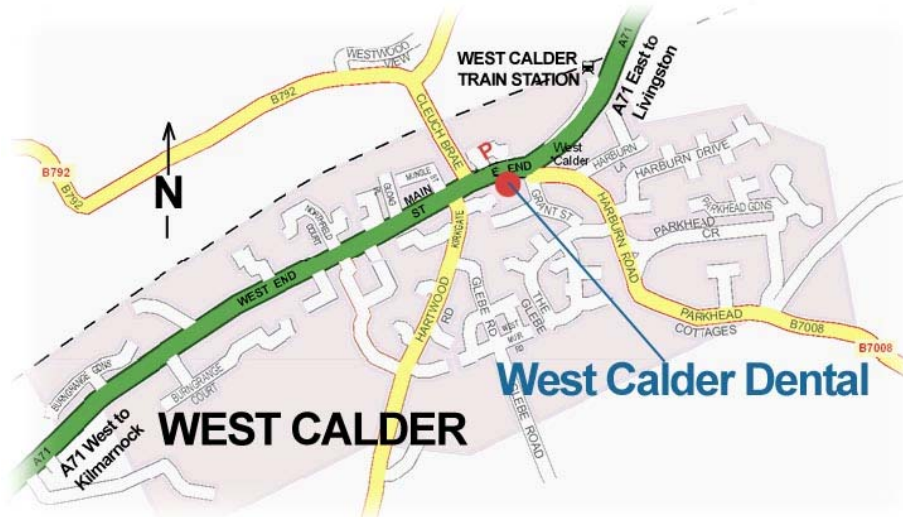

West Calder Dental Care
Where your smile is important

Locate Us

West Calder Dental is conveniently located on the A71 in the east end of the village of West Calder, 10 miles west of Edinburgh. We can be easily reached by car bus or train.

By Car:

We are located along the A71 on the south side of East End Street at number 34B. There is car parking available across the street west of the post office and east of the Royal Bank of Scotland branch.

By Bus:

The nearest bus stop (eastbound) is The Post Office, which is directly across the street from our building at the corner of Cleuch Brae and East End Street.

The nearest bus stop (westbound) is the West Calder Library at the corner of Harburn Road and East End Street or the West Calder Housing Office, which is past our building at the corner of Union Square.

By Train:

The nearest train / railway station is West Calder, which is a 4-minute walk from our building. The station is on the Edinburgh / Glasgow Central line (Rail 3).

Public Transportation and Travel Links & Numbers:
West Lothian Council "Plan a Journey" page:
<http://www.wlonline.org.uk/89741>